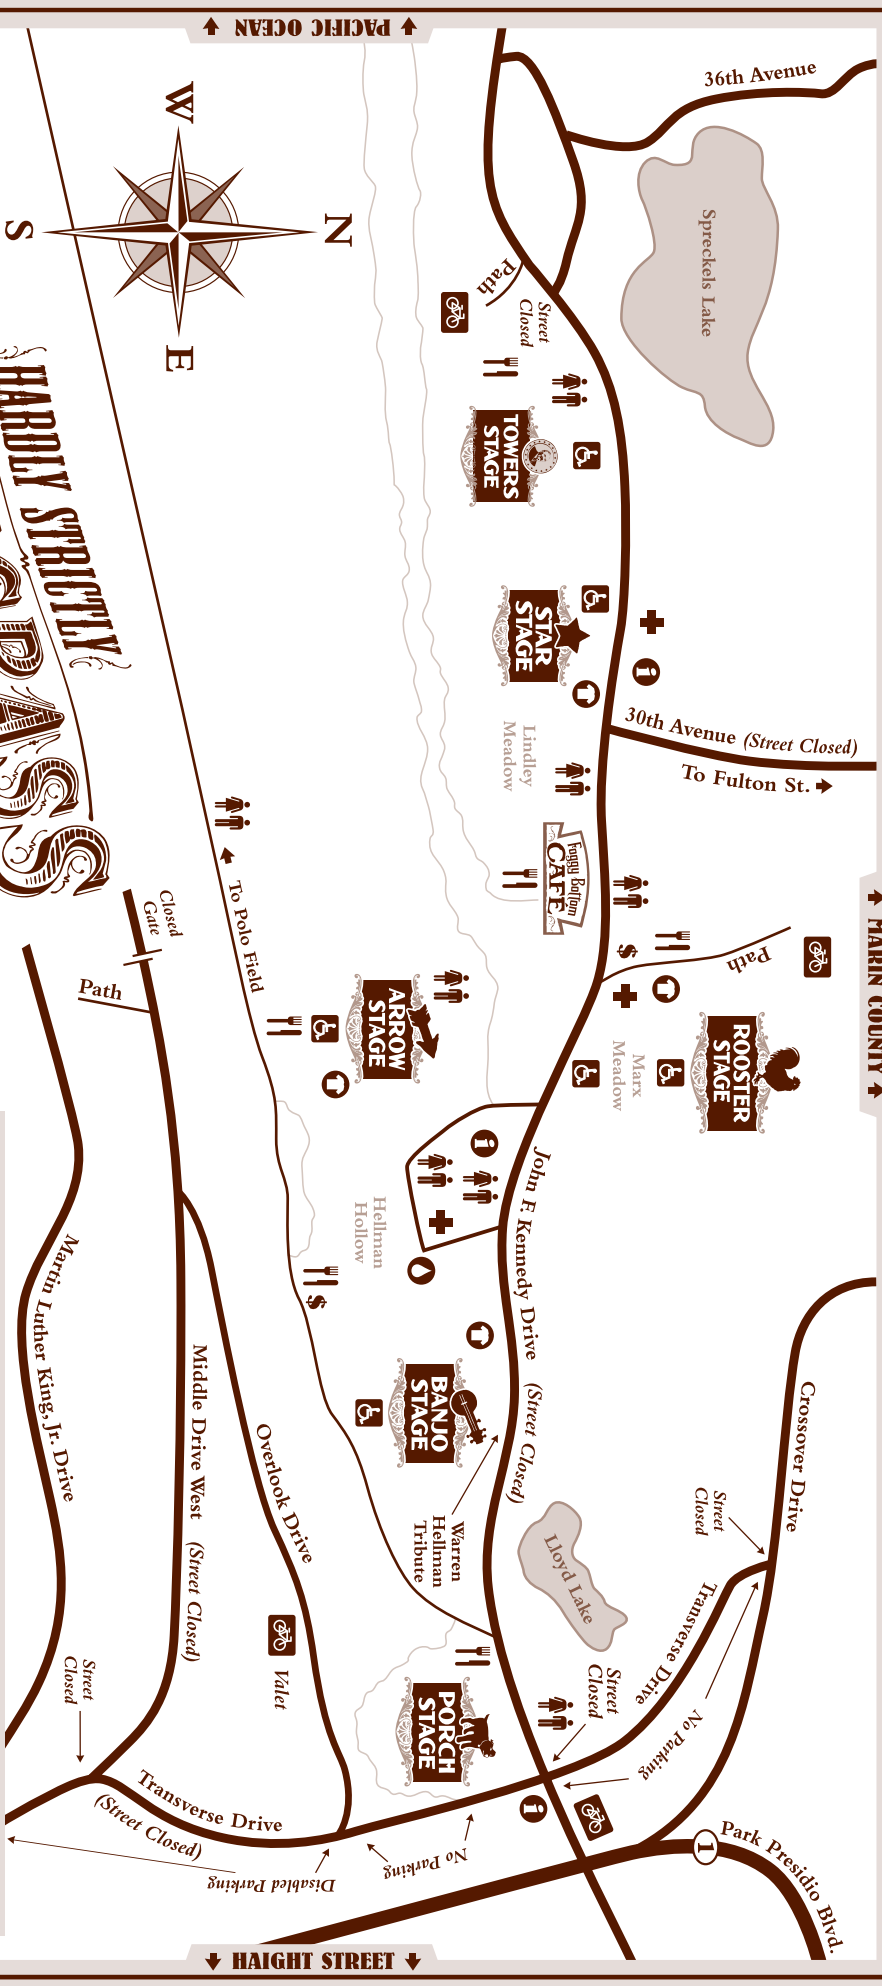

HARDLY STRICTLY BLUEGRASS 12

GOLDEN GATE PARK
San Francisco

MONUMENTAL MEMORIAL
HSB 12

KEY

- Restrooms
- Merchandise
- Food & Beverages
- Disabled Seating
- First Aid
- Information & Lost and Found
- Bike Parking
- Water Fountain
- ATM