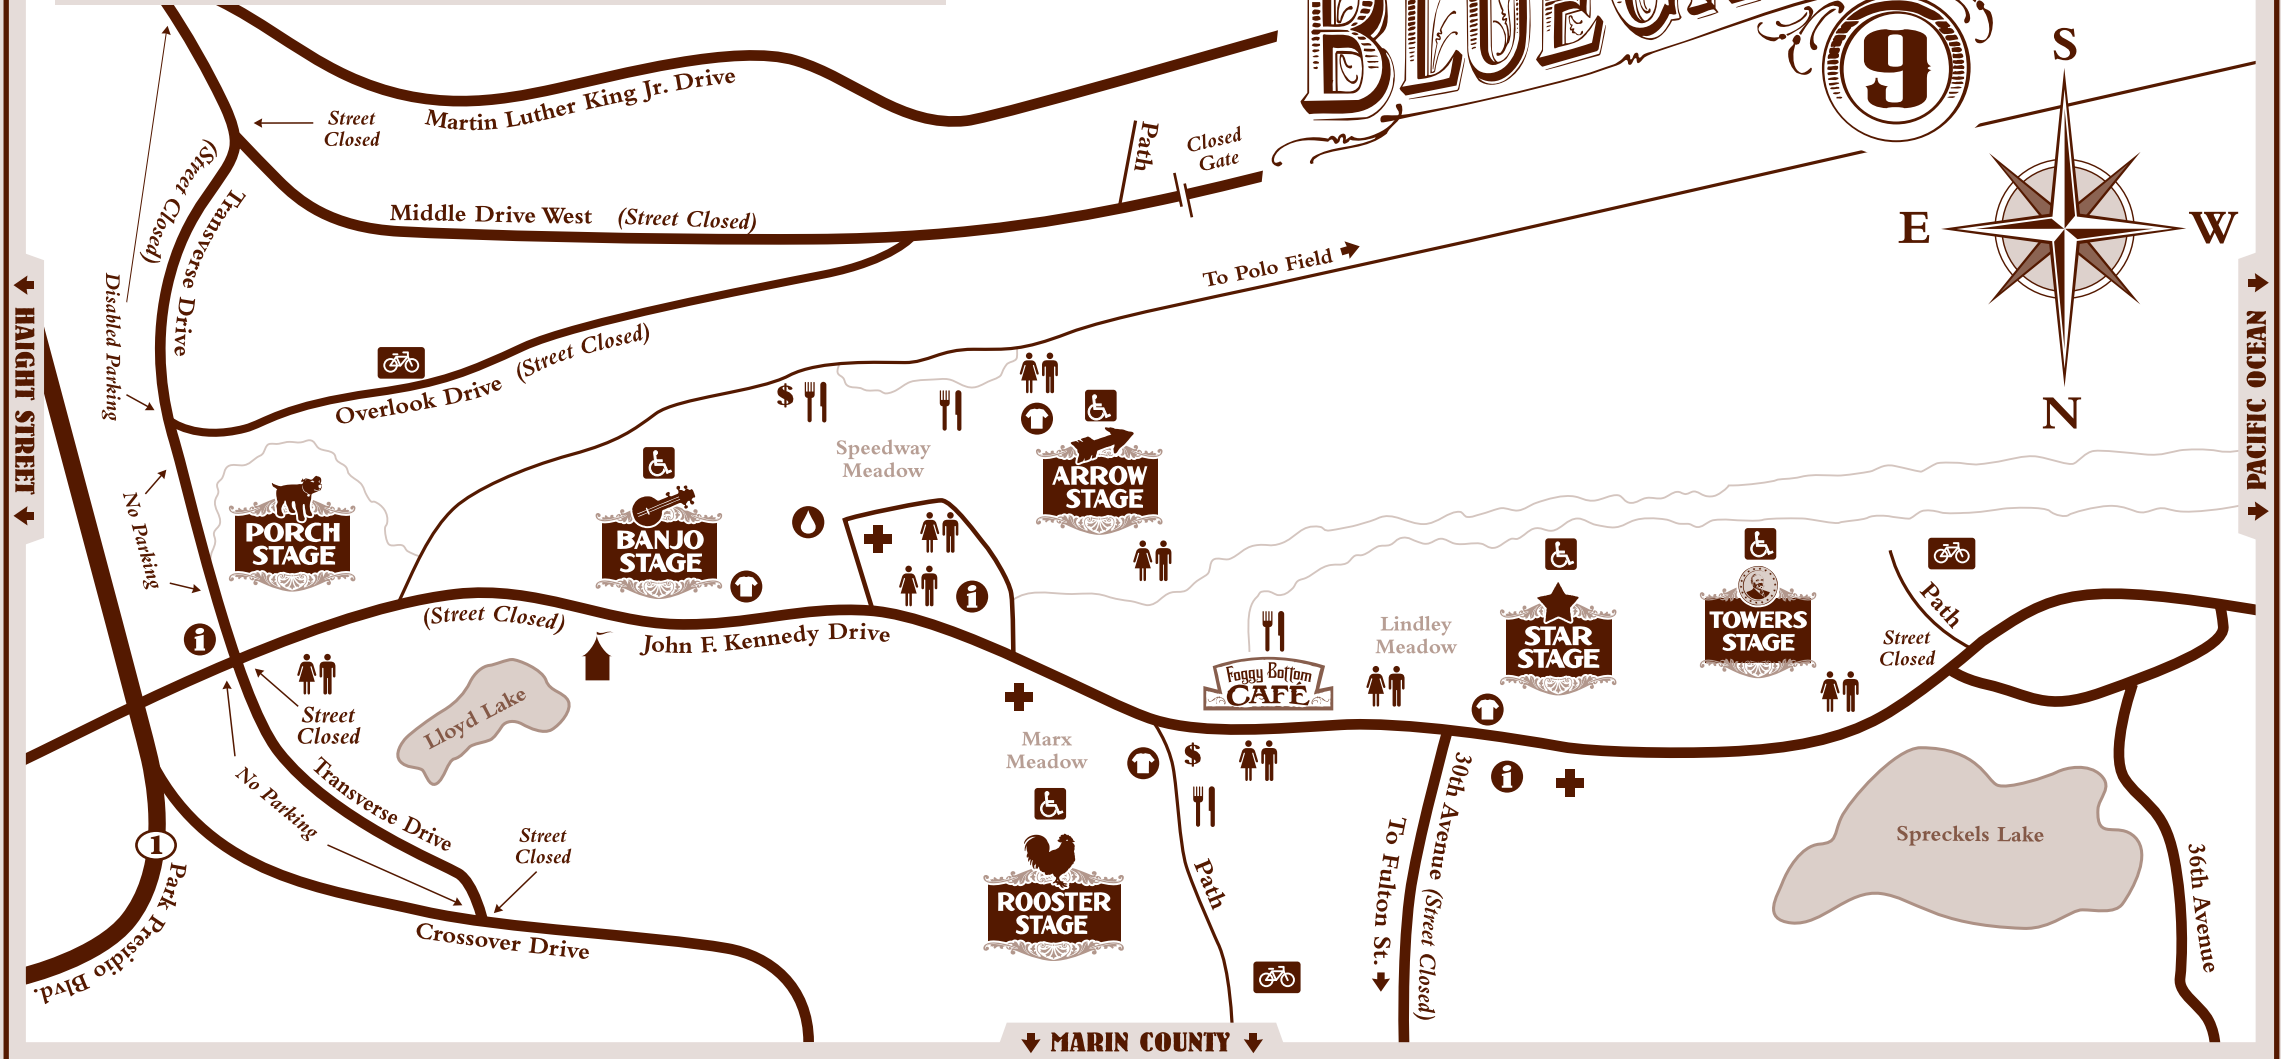

↑ DALY CITY ↑

HARDLY STRICTLY BLUEGRASS

Saturday & Sunday
OCTOBER 3RD & 4TH
2009
GOLDEN GATE PARK
San Francisco

KEY

- | | | | |
|--|------------------|--|------------------------------|
| | Restrooms | | Information & Lost and Found |
| | Merchandise | | Bike Parking |
| | Food & Beverages | | Water Fountain |
| | Disabled Seating | | ATM |
| | First Aid | | |

↓ MARIN COUNTY ↓