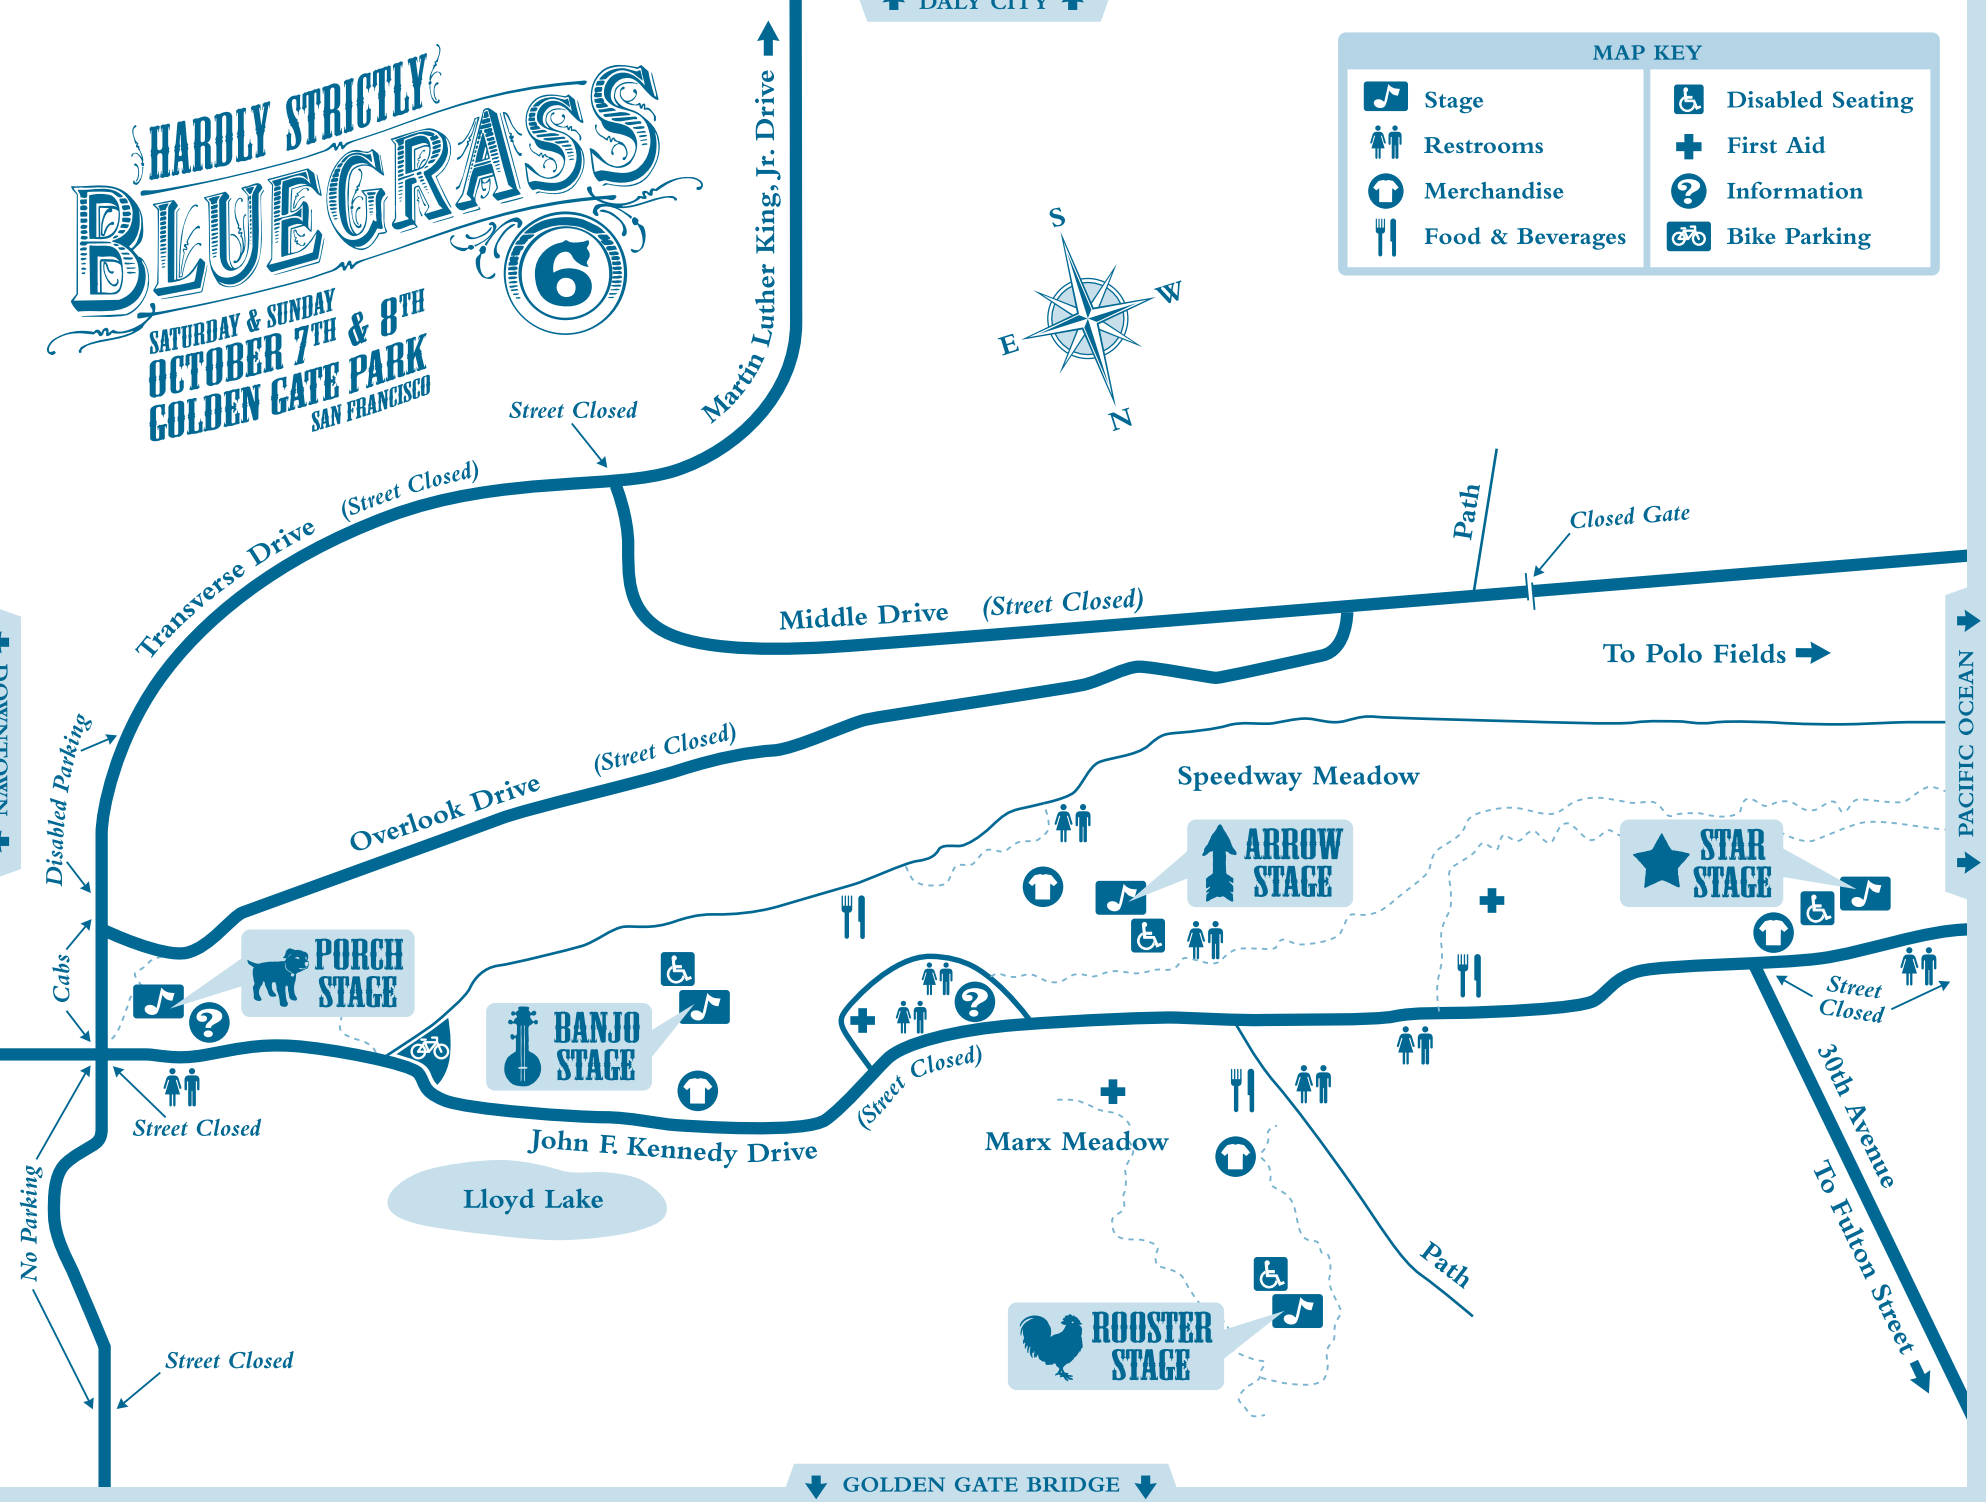

HARDLY STRICTLY BLUEGRASS

SATURDAY & SUNDAY
OCTOBER 7TH & 8TH
GOLDEN GATE PARK
SAN FRANCISCO

↑ DALY CITY ↑

MAP KEY			
	Stage		Disabled Seating
	Restrooms		First Aid
	Merchandise		Information
	Food & Beverages		Bike Parking

↑ DOWNTOWN ↓

↑ PACIFIC OCEAN ↓

↓ GOLDEN GATE BRIDGE ↓